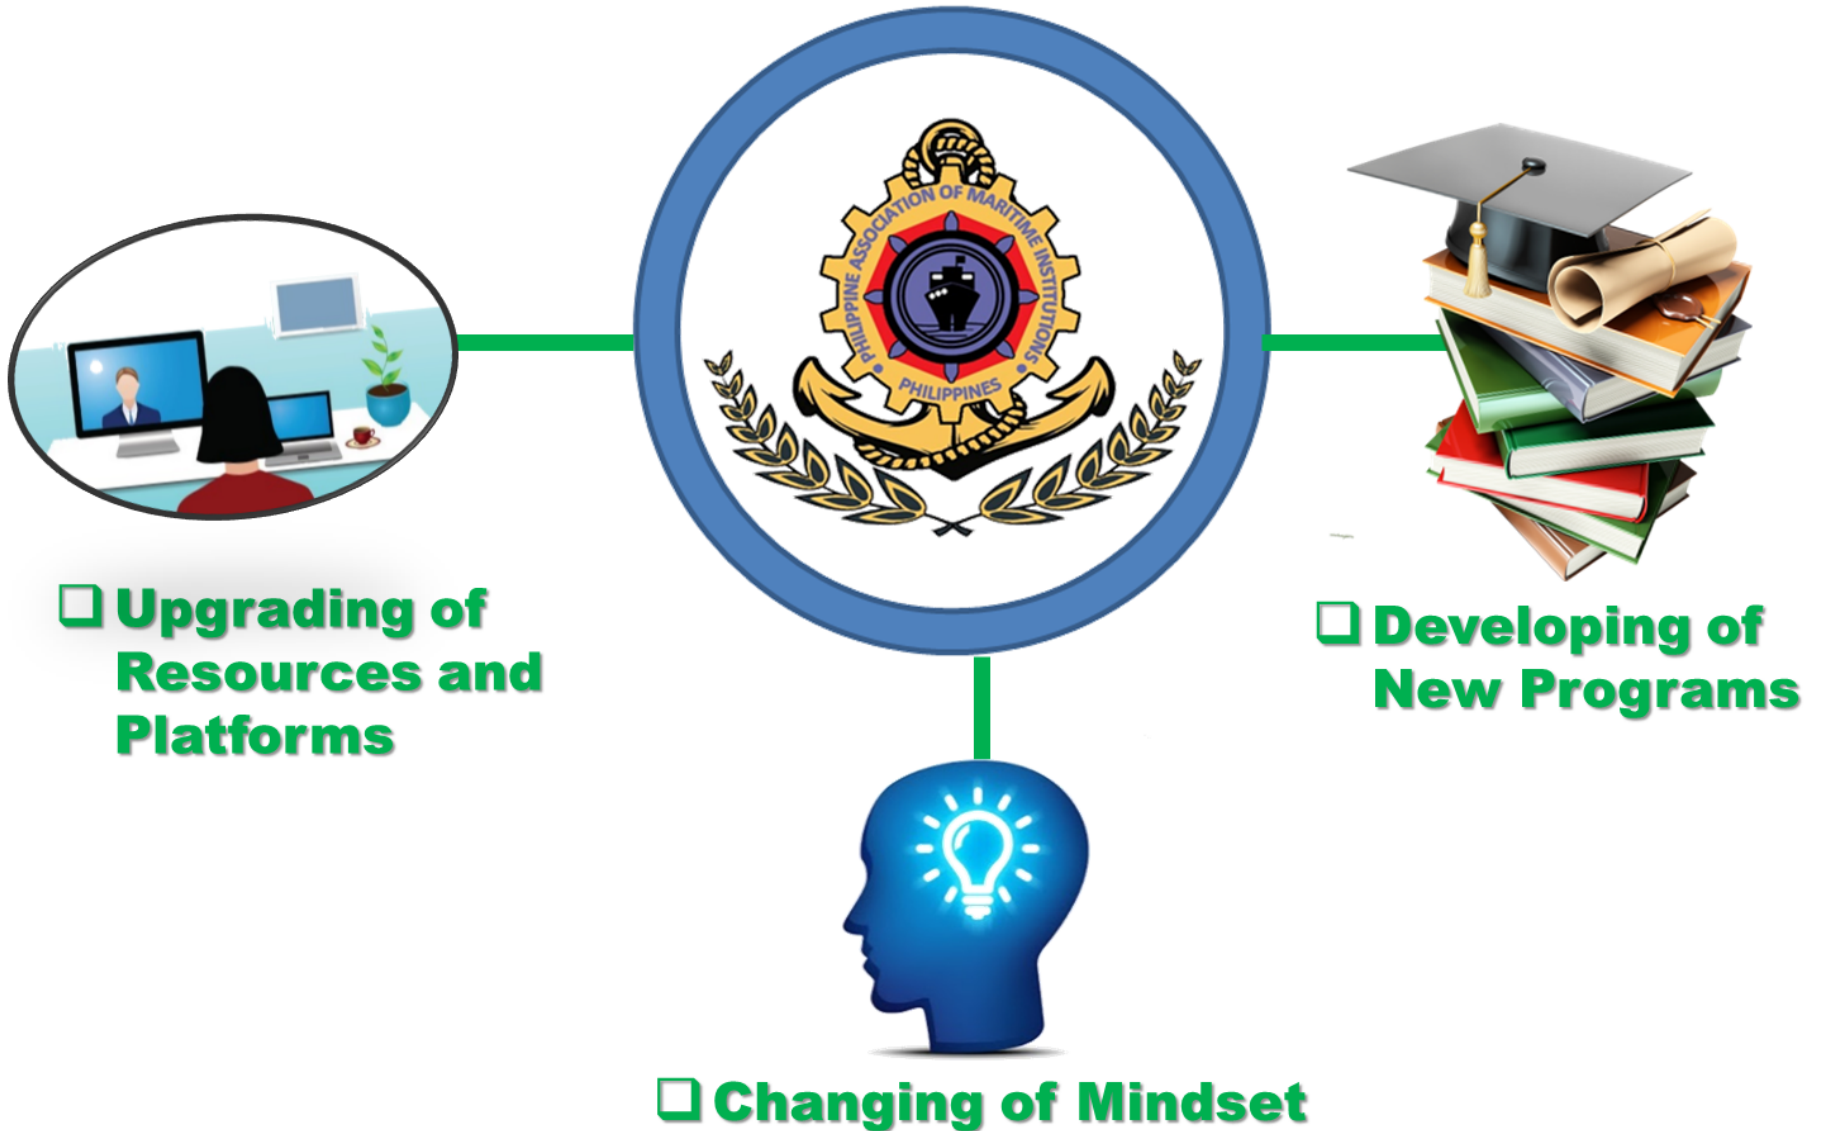

NATIONAL MARITIME WEEK 2020
20-27 September 2020

SUSTAINABLE SHIPPING FOR A SUSTAINABLE PLANET

PHILIPPINE
PORTS
AUTHORITY

PHILIPPINE ASSOCIATION OF MARITIME INSTITUTIONS (PAMI)

- PAMI is the umbrella of more than seventy maritime-institutions nationwide
- Founded in 1969 and a non-stock, non-profit organization duly registered with Security and Exchange Commission (SEC) on 24 May 1984.

VISION

- An indispensable partner of the maritime industry in developing leaders

MISSION

- Develop data driven educational and professional program initiatives for maritime leaders and actively participate in setting national and international academic standards through strong linkages

MAIN AREAS AFFECTED BY COVID-19 PANDEMIC

INITIATIVES

Various Webinars

Outreach Drive

Forge Linkages

INNOVATIONS

INVESTMENTS

Provide Services